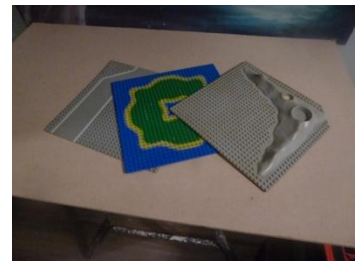

**LEGO BASES
$1.00 EACH**